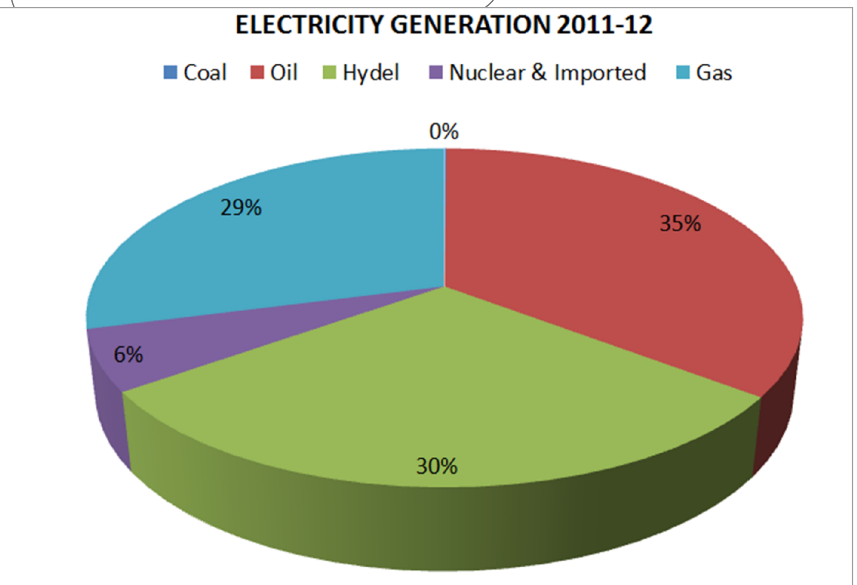

POWER STATIONS MAP-PAKISTAN

Legend

POWER STATIONS EXISTING

- HYDEL
- NUCLEAR
- WIND
- THERMAL
- OTHER

POWER STATIONS PROPOSED/ UNDER CONSTRUCTION

- HYDEL
- NUCLEAR
- WIND
- THERMAL
- OTHER

HEAD QUARTER (HQ) / TERMINAL