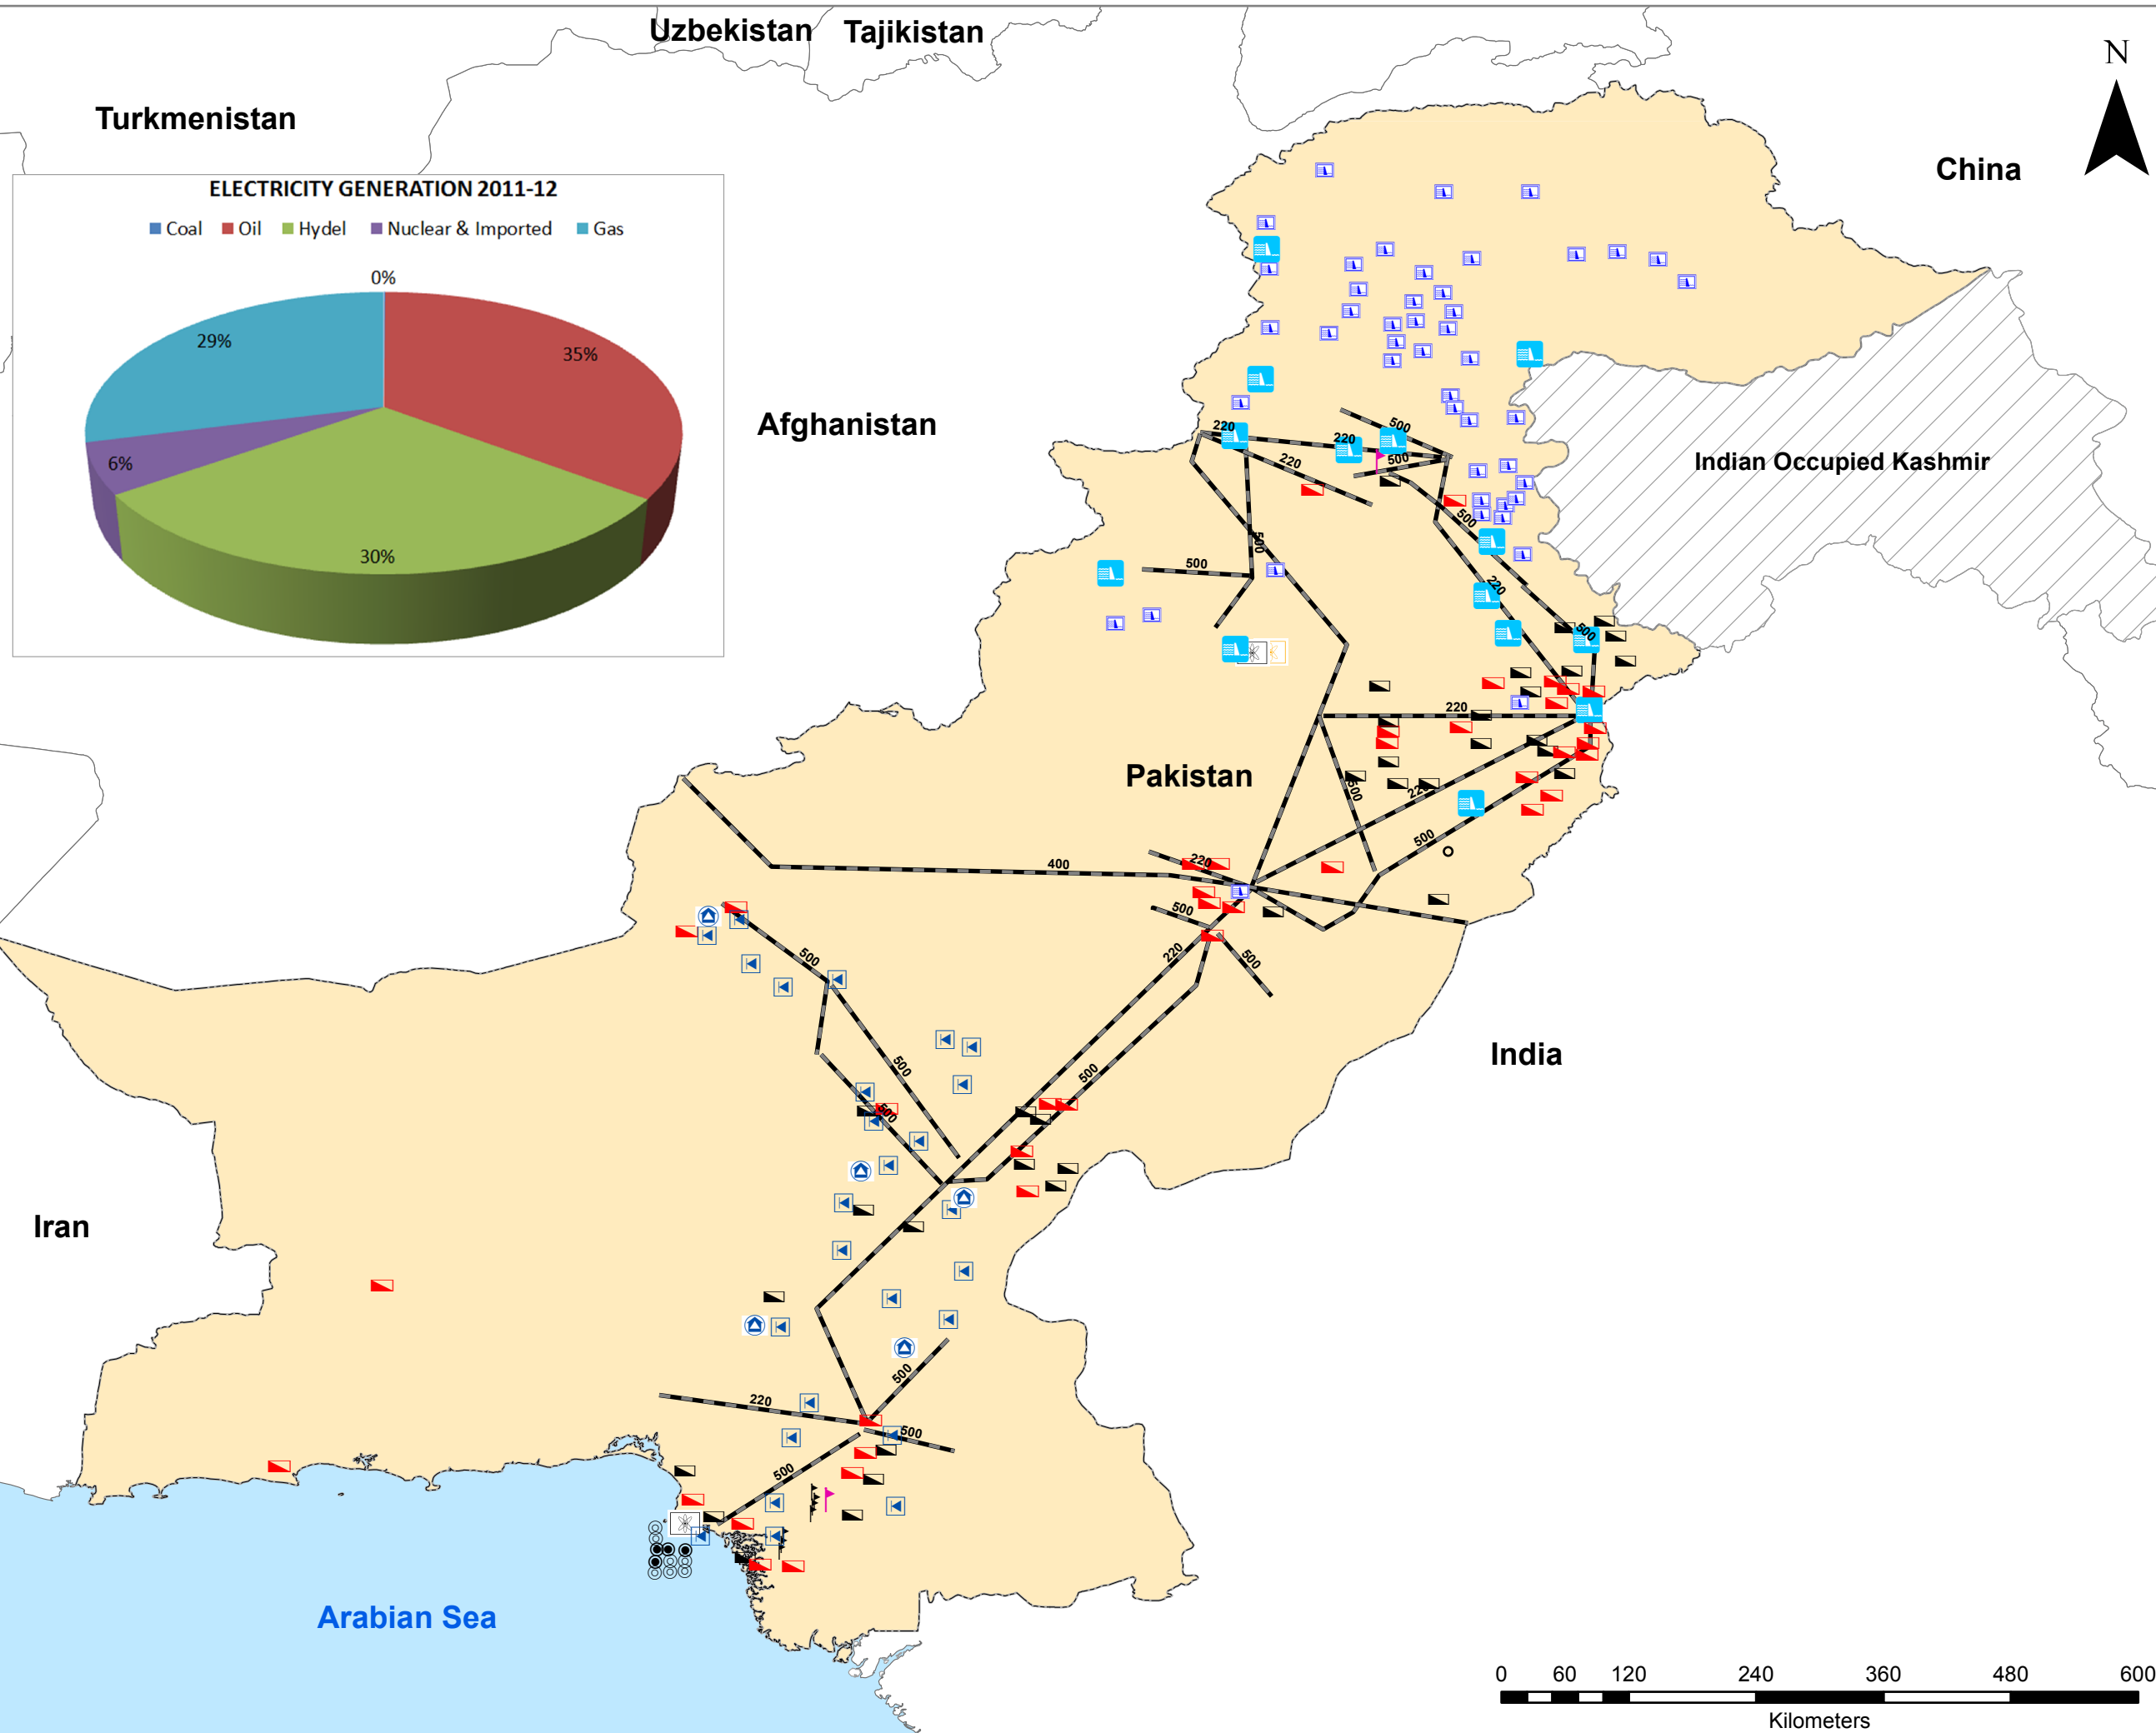

POWER STATIONS MAP-PAKISTAN

Legend

POWER STATIONS EXISTING

- HYDEL
- NUCLEAR
- WIND
- THERMAL
- OTHER

POWER STATIONS PROPOSED/ UNDER CONSTRUCTION

- HYDEL
- NUCLEAR
- WIND
- THERMAL
- OTHER

HEAD QUARTER (HQ) / TERMINAL

REPEATER / TERMINAL STATION

TRANSMISSION LINE

NATIONAL BOUNDARY

Disclaimer

Copyrights Reserved. This map is compiled and produced by ALHASAN Systems Private Limited [www.alhasan.com] and is brought to you free of cost for informational purposes only. The product might have not been prepared for or be suitable for legal, engineering, or surveying purposes. For further details and Metadata information please call ALHASAN Systems at +92.51.486.5064/ 843.7324 or email at connect@alhasan.com.